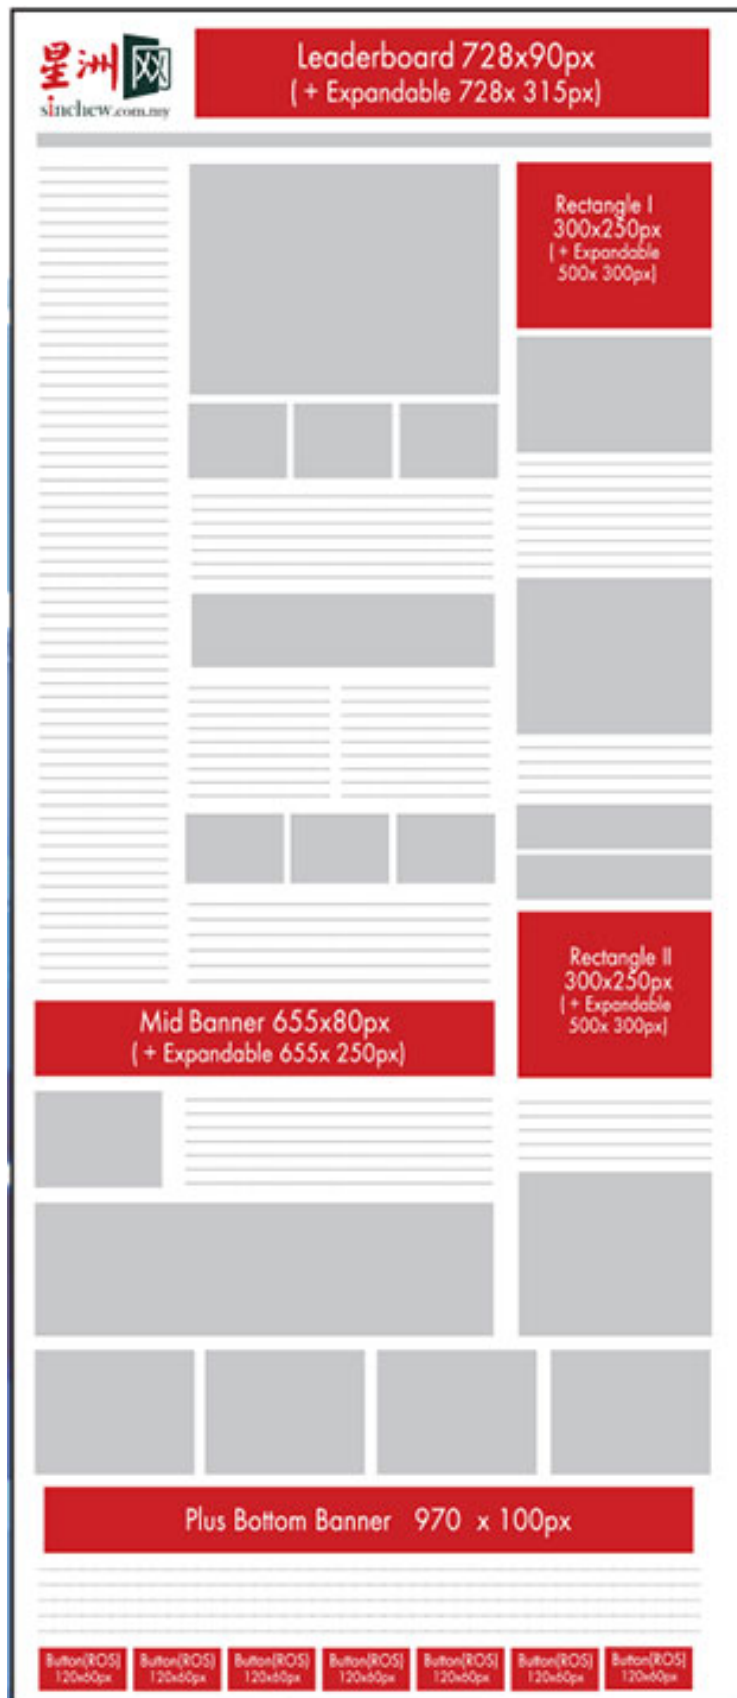

SIN CHEW HOMEPAGE LAYOUT

SIN CHEW INSIDE PAGE LAYOUT

Ad Unit	Banner Size	Position	Guaranteed Impressions	Rates (RM)
Home Page (Normal Buy)				
Leaderboard	728 X 90	Top	400,000	9,500/week
Expandable Leaderboard	728 x 90 to 728 X 315	Top	400,000	10,500/week
Rectangle 1	300 X 250	Top	200,000	9,200/week
Expandable Rectangle 1	300 x 250 to 500 X 300	Top	200,000	9,700/week
Rectangle 2	300 X 250	Bottom	200,000	7,500/week
Expandable Rectangle 2	300 x 250 to 500 X 300	Bottom	200,000	8,000/week
Mid Banner	655 X 80	Bottom	120,000	3,000/week
Mid Banner Expandable	655 x 80 to 655 X 250	Bottom	120,000	3,500/week
Plus Bottom Banner	970 X 100	Bottom	100,000	4,000/week
Bottom ROS	120 X 60	Bottom	12 millions	2,000/month
Inner Page (ROS)				
Top News Banner	468 X 60	Top	300,000	7,000/week
Bottom News Banner	468 X 60	Bottom	300,000	2,000/week
Ad Quotes	30 characters	Bottom	80,000	600/week
news.sinchew.com.my				
Rectangle	300 X 250	Top	250,000	7,200/week
Expandable Rectangle	300 x 250 to 500 X 300	Top	250,000	7,700/week
biz.sinchew.com.my				
Rectangle	300 X 250	Top	150,000	5,500/week
Expandable Rectangle	300 x 250 to 500 X 300	Top	150,000	6,000/week
ent.sinchew.com.my				
Rectangle	300 X 250	Top	120,000	5,000/week
Expandable Rectangle	300 x 250 to 500 X 300	Top	120,000	5,500/week
sports.sinchew.com.my				
Rectangle	300 X 250	Top	75,000	3,000/week
Expandable Rectangle	300 x 250 to 500 X 300	Top	75,000	3,500/week
life.sinchew.com.my				
Rectangle	300 X 250	Top	100,000	4,000/week
Expandable Rectangle	300 x 250 to 500 X 300	Top	100,000	4,500/week
MyKampung.sinchew.com.my				

Rectangle	300 X 250	Top	120,000	3,000/week
Expandable Rectangle	300 x 250 to 500 X 300	Top	120,000	3,500/week
www.MySinchew.com (English)				
Leaderboard (ROS)	728 X 90	Top	120,000	3,800/week
Rectangle (ROS)	300 x 250	Top	120,000	3,500/week
www.SoccerFanz.com.my				
Leaderboard (ROS)	728 X 90	Top	120,000	4,800/week
Rectangle (ROS)	300 x 250	Top	120,000	4,500/week