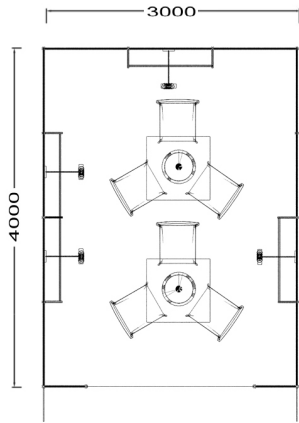

Equipment for 12 sqm

- 4 spotlights
- 1 socket triple
- 4 metal rods
- 2 tables white
- 6 chairs white
- 1 waste basket
- 1 signboard

TEXWORLD
ISTANBUL

Lütfi Kırdar - Int. Convention & Exhibition Center
November 3-5 , 2015