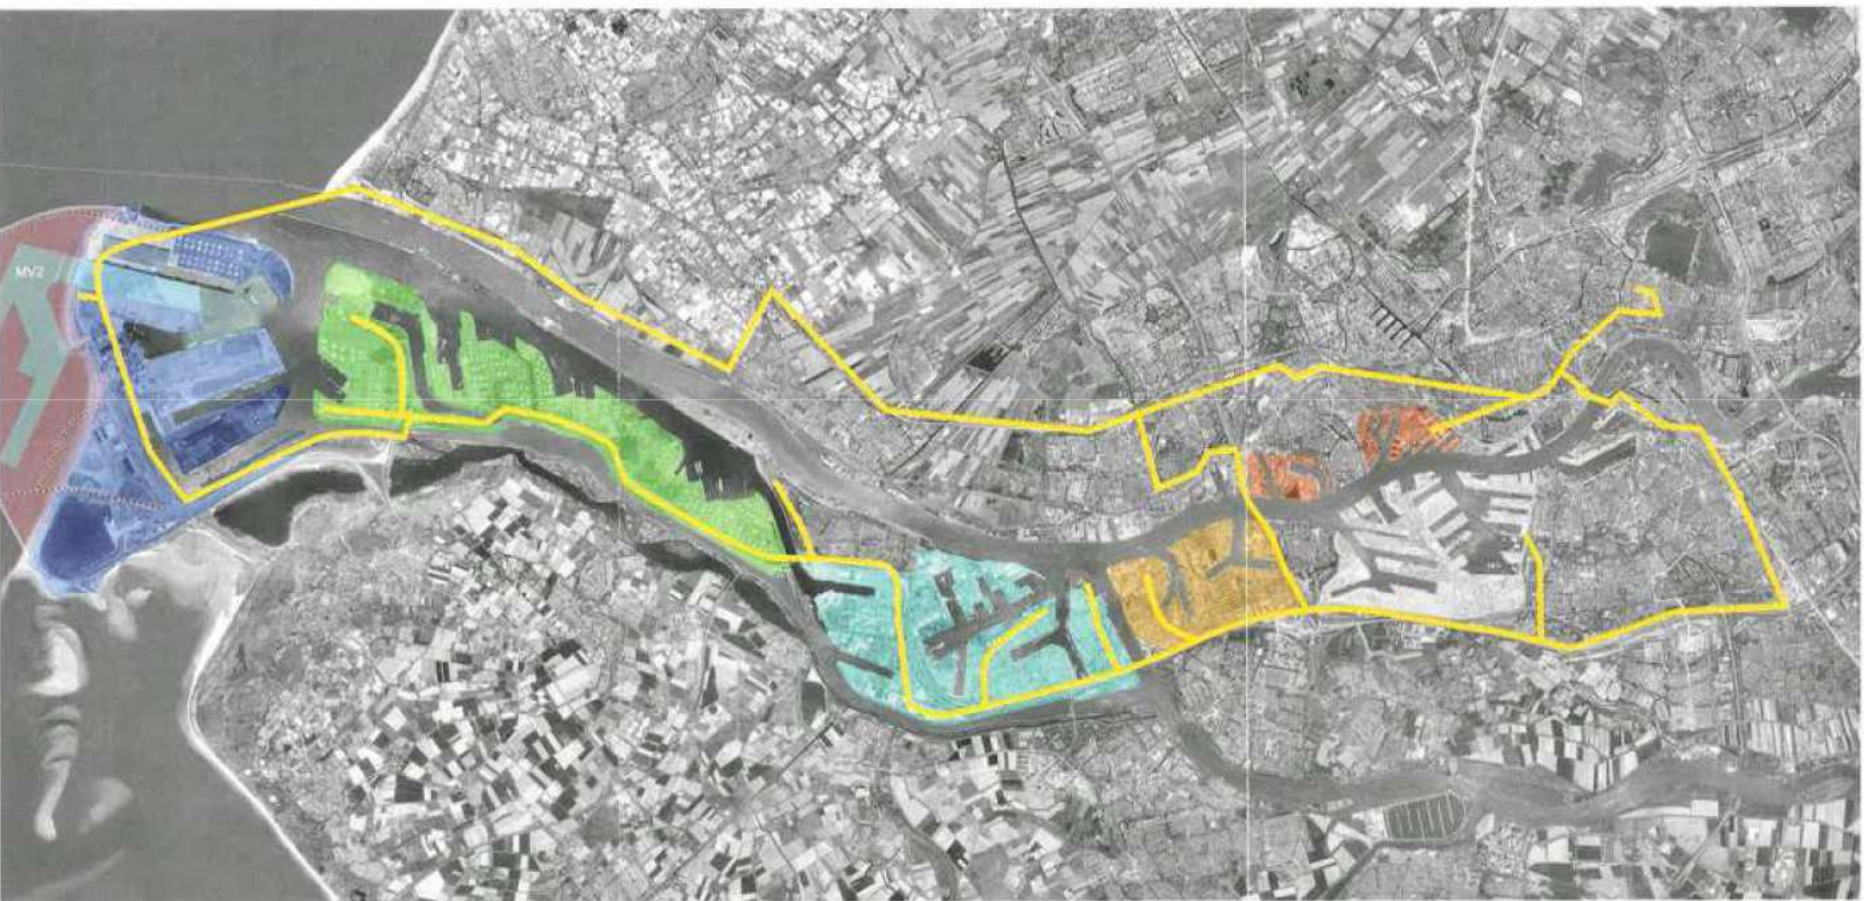

Douane
Belastingdienst

WCO Technology Conference & Exhibition

October 11th 2023

**How a centralized NII image
interpretation environment
contributes to Integrity**

- GLASVEZELNETWERK
- MAASVLAKTE
- EUROPOORT
- BOTLEK
- VONDELINGPLAAT
- FRUITPORT
- EEM-WAALHAVEN

UNIFIED FILE FORMAT DUTCH CUSTOMS

OLD SITUATION

NEW SITUATION

INTEGRATED OPERATOR WORKSTATION

GENERAL ANALYZING WORKSTATIONS (UNIFORM X-RAY FORMAT)

CENTRAL SERVER (CREATING UNIFORM FORMAT)