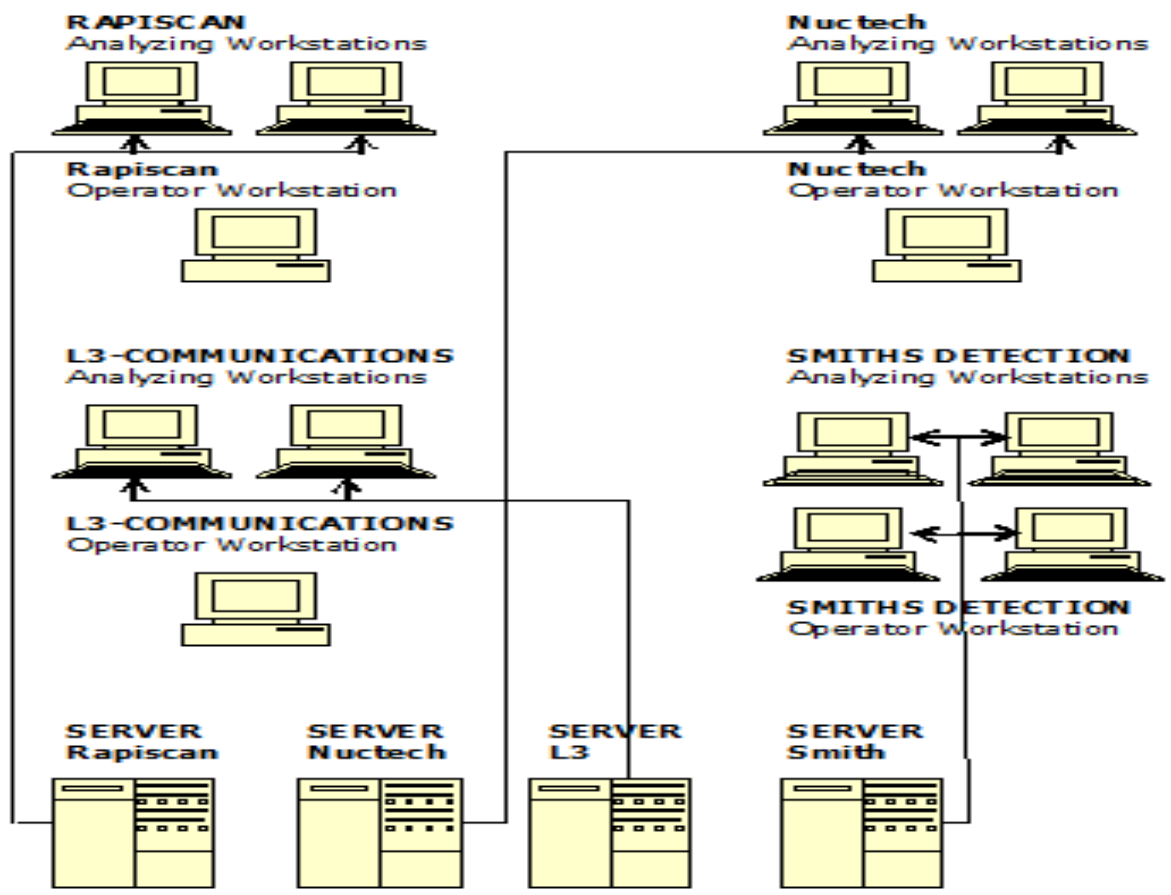

Douane
Belastingdienst

WCO Technology Conference & Exhibition

October 11th 2023

**How a centralized NII image
interpretation environment
contributes to Integrity**

- GLASVEZELNETWERK
- MAASVLAKTE
- EUROPOORT
- BOTLEK
- VONDELINGPLAAT
- FRUITPORT
- EEM-WAALHAVEN

UNIFIED FILE FORMAT DUTCH CUSTOMS

OLD SITUATION

NEW SITUATION

INTEGRATED OPERATOR WORKSTATION

GENERAL ANALYZING WORKSTATIONS (UNIFORM X-RAY FORMAT)

CENTRAL SERVER (CREATING UNIFORM FORMAT)