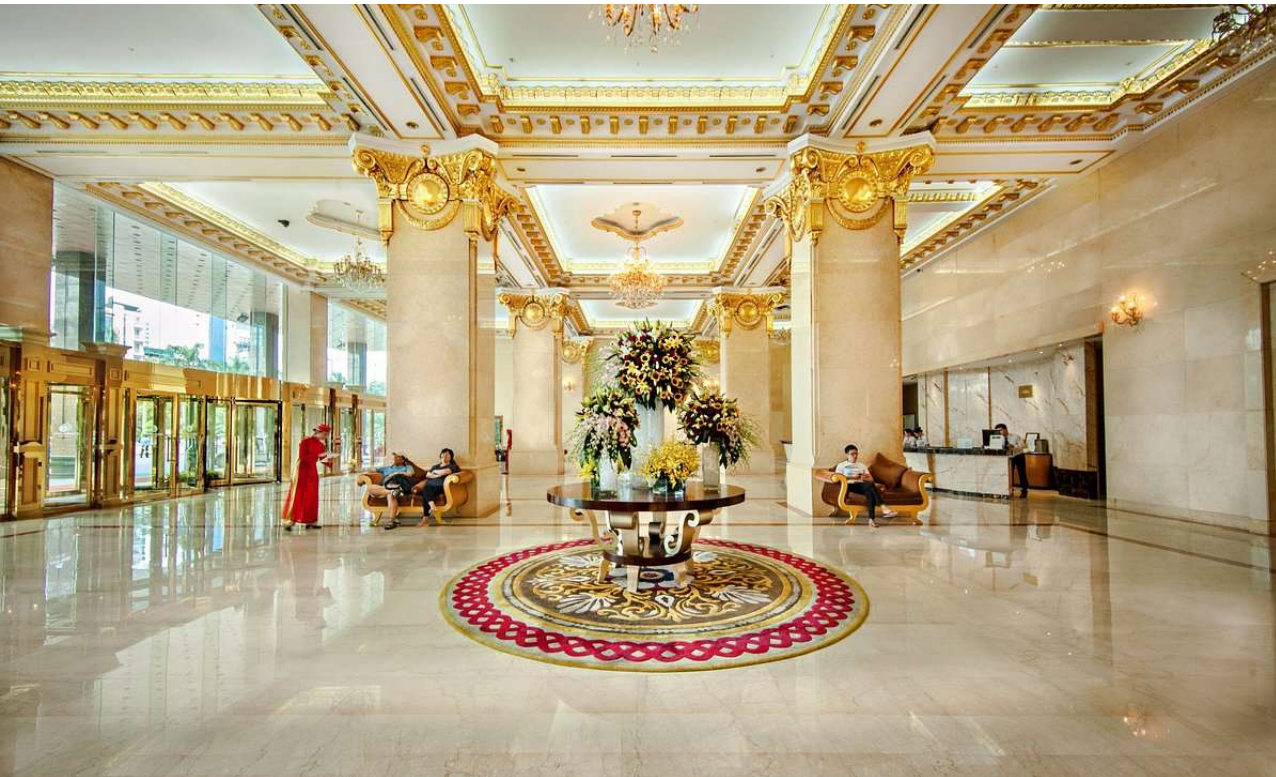

offer được tối đa 30 phòng mỗi đêm

GRAND PLAZA HOTEL HÀ NỘI

Grand Plaza is 1km from NCC with 618 rooms.

Rates:

+ Single: \$139++

+ Twin/Double: \$159++

Book: 100 phòng

NOVOTEL SUITE HOTEL HANOI