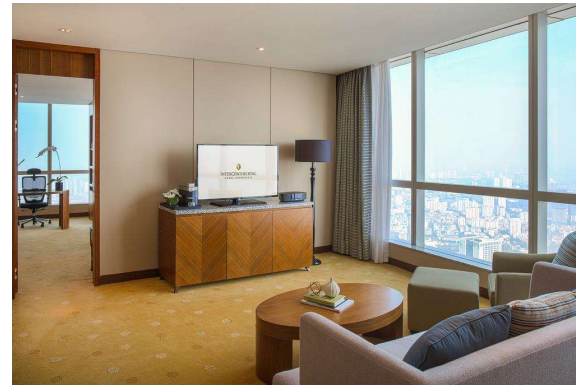

+ Twin/Double: \$279++

Book: 100 phòng

INTERCONTINENTAL LANDMARK72 HOTEL HANOI

Intercontinental Landmark 72 is about 2km from NCC with 359 luxury rooms.

Rates:

+ Single: \$199++

+ Twin/Double: \$229++

Book: 100 phòng

offer được tối đa 30 phòng mỗi đêm

GRAND PLAZA HOTEL HÀ NỘI

Grand Plaza is 1km from NCC with 618 rooms.

Rates:

+ Single: \$139++

+ Twin/Double: \$159++

Book: 100 phòng

NOVOTEL SUITE HOTEL HANOI