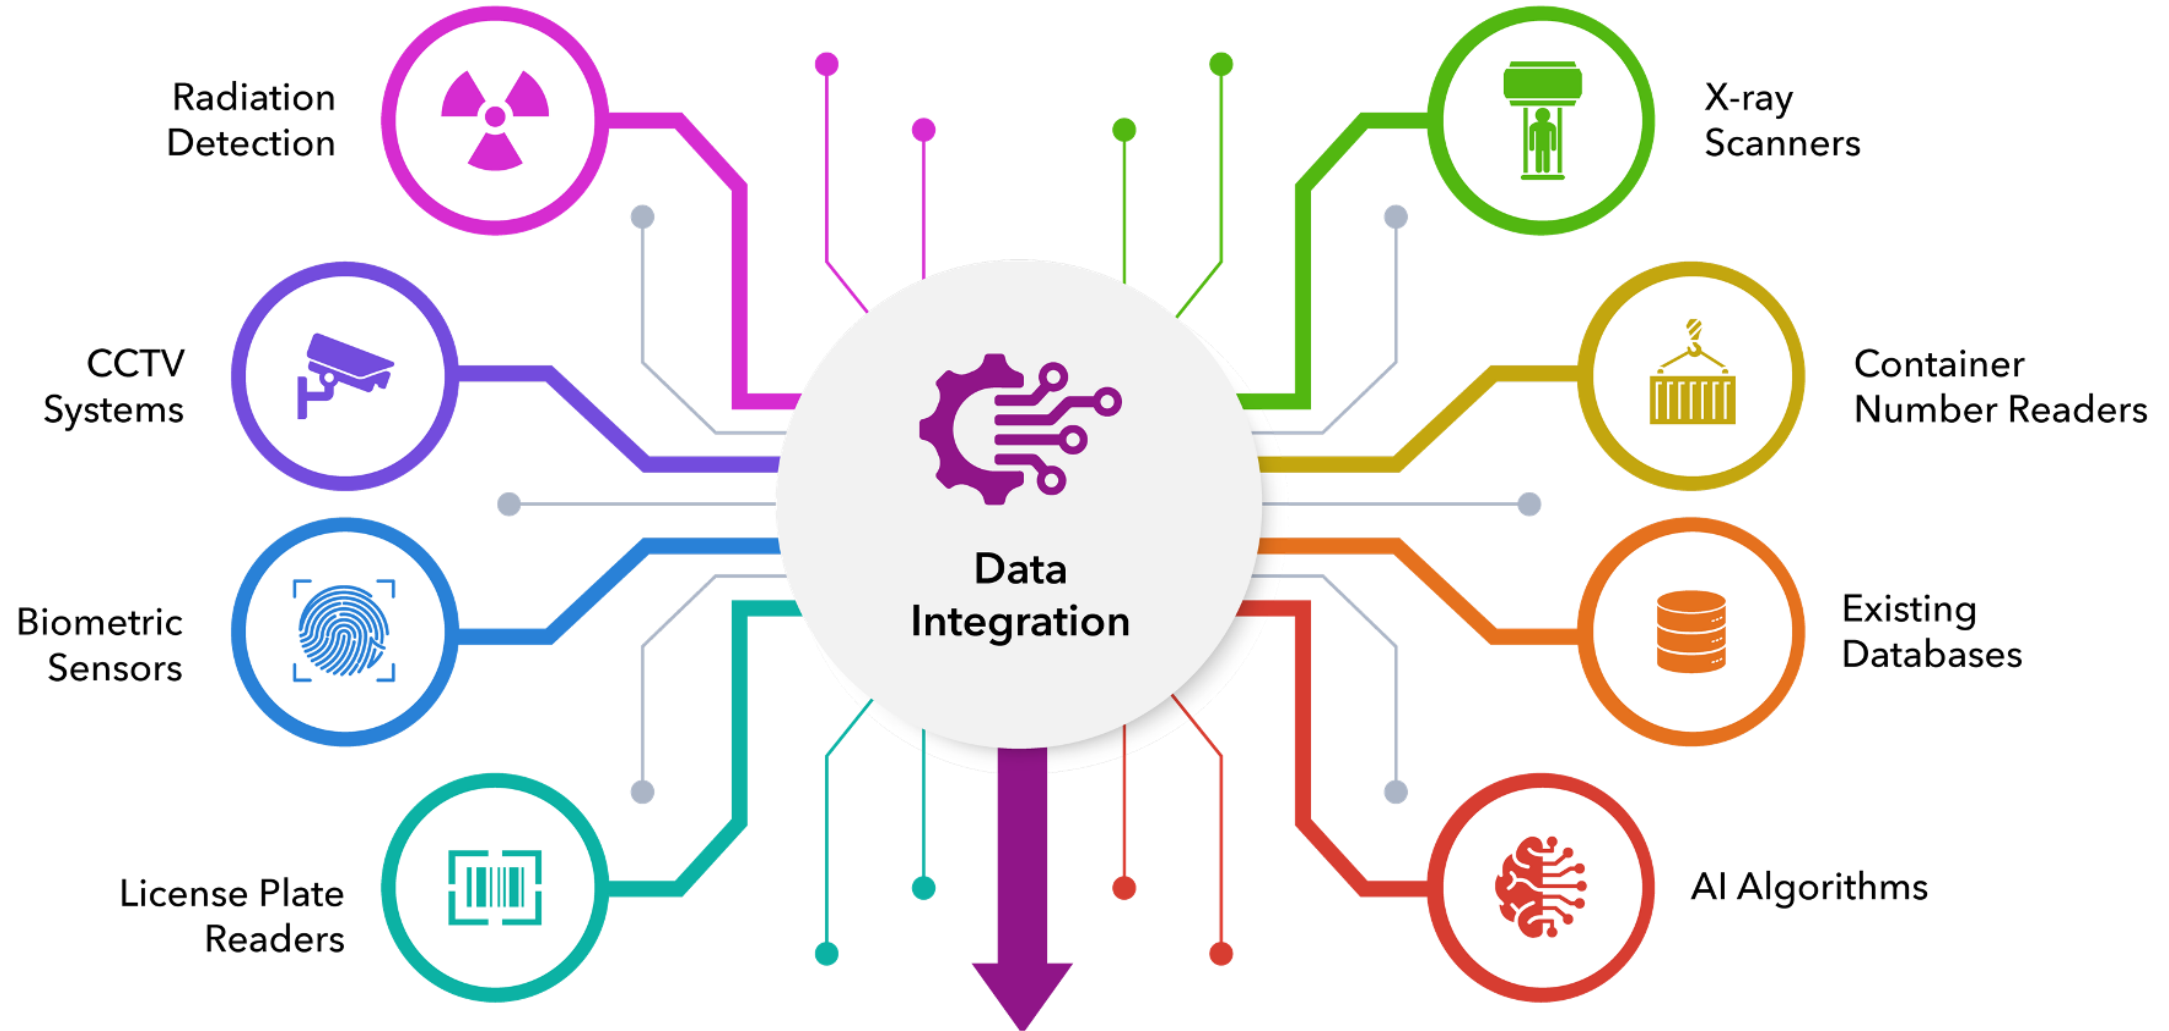

Complex Decision-Making Landscape