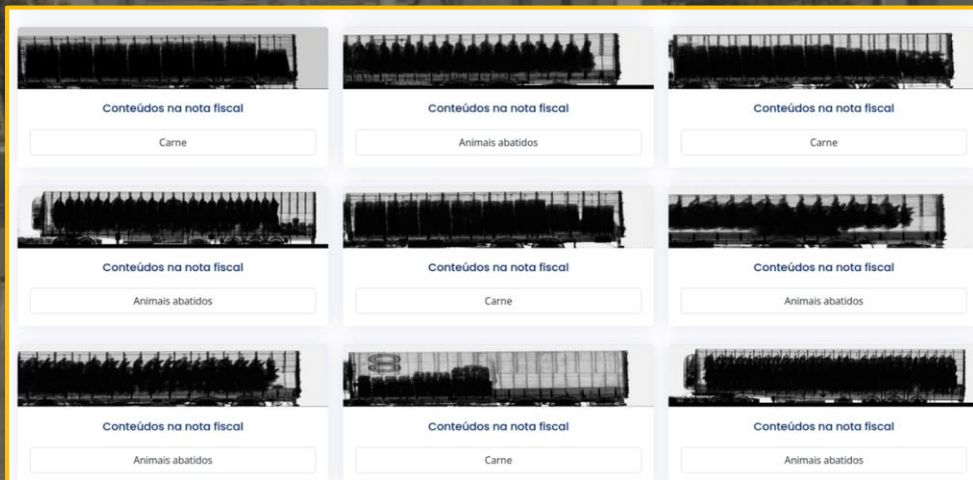

**Suggestion of images
by similarity**