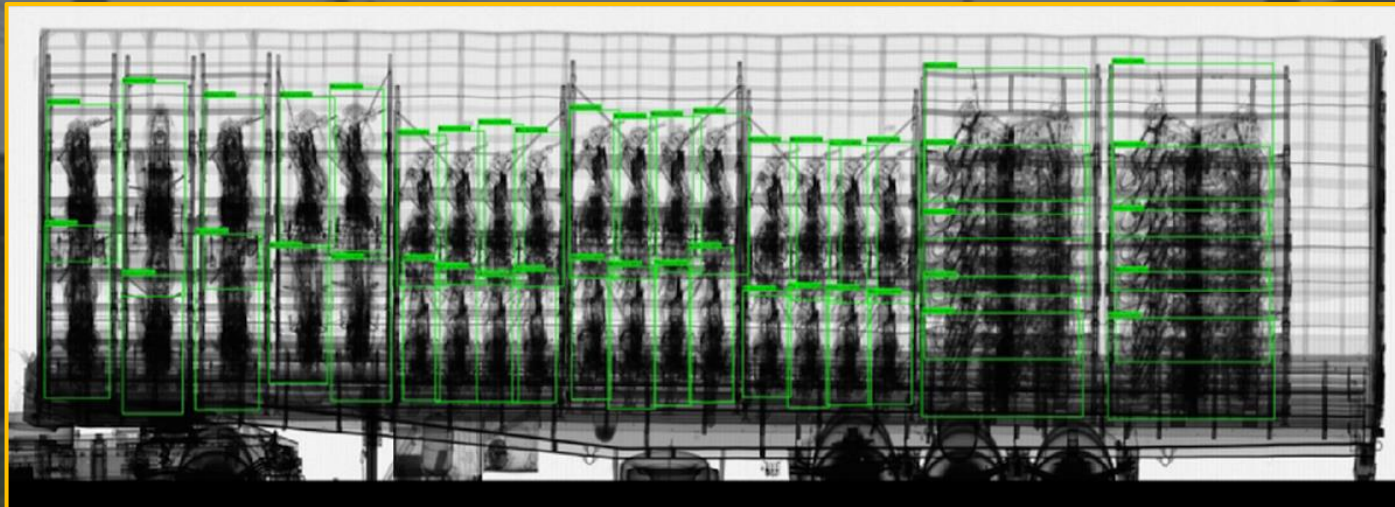

Estimated count of objects and weight