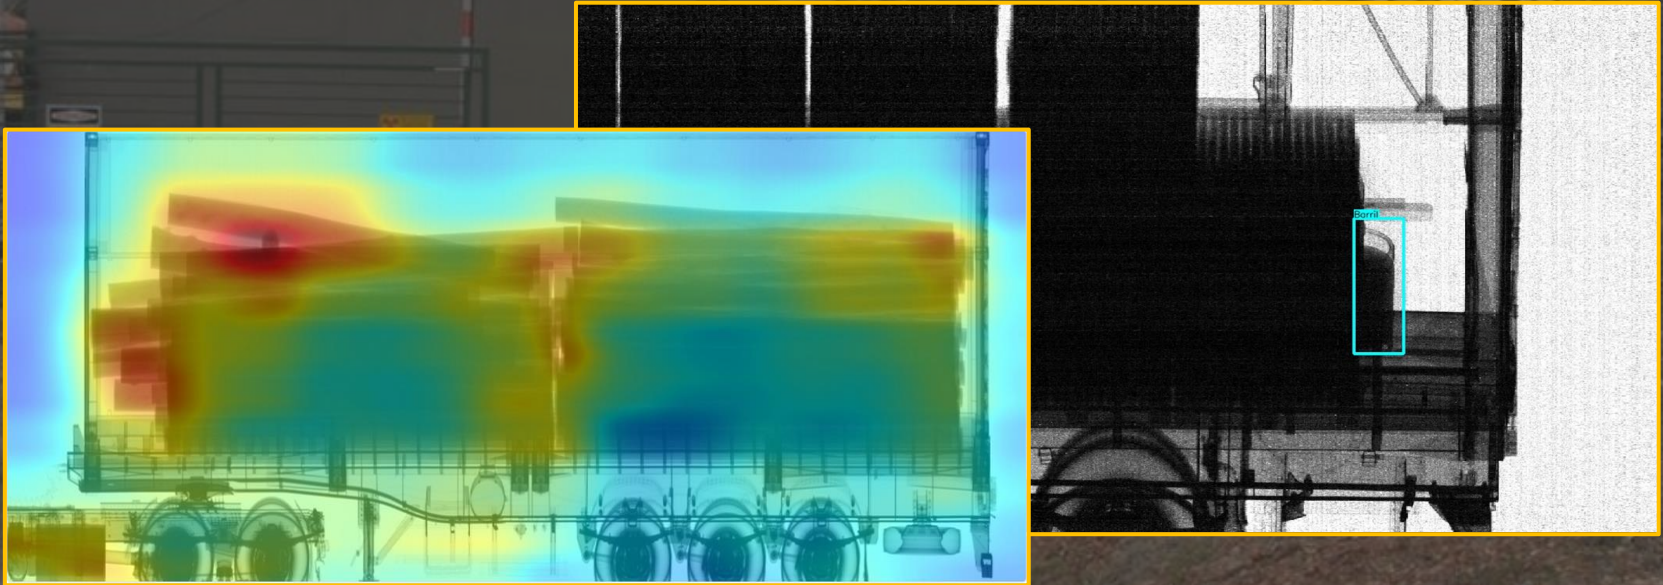

Detection of anomalies