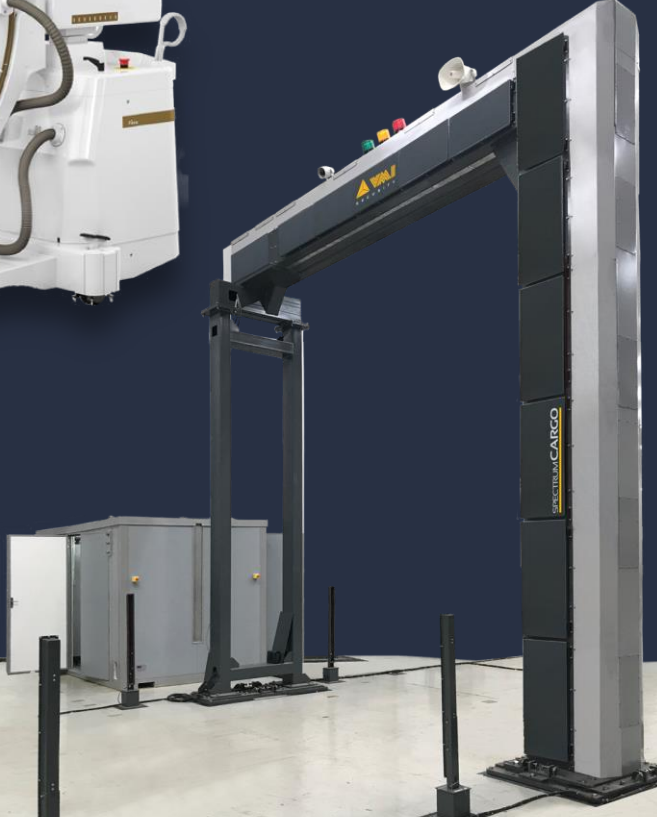

Biggest X-ray Portfolio