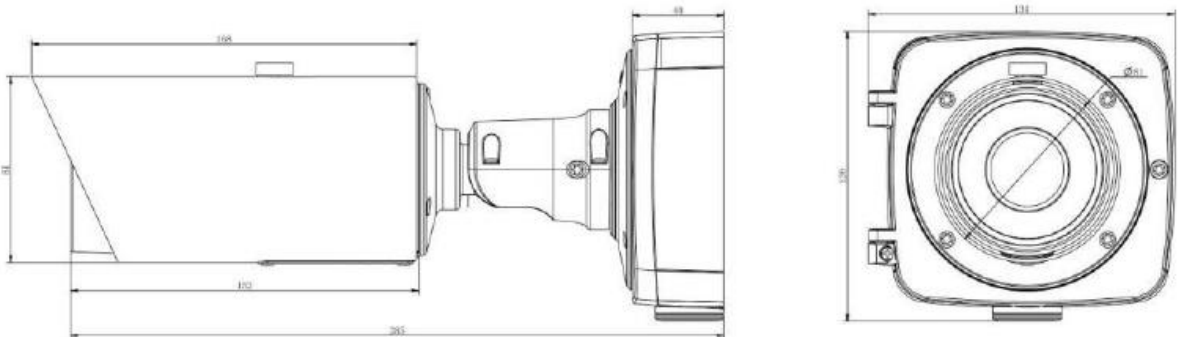

TITANUS IPS-BM539-M1

Dimension

Unit: mm

SPECIFICATIONS

MODEL	IPS-BM539-M1
CAMERA	
Image Sensor	1/2.8" Progressive scan CMOS
Minimum Illumination	Color: 0.005Lux @ F1.2 B/W: 0 lux with IR on
WDR	120dB Super WDR
Lens	5.3~64mm @ F1.6~F2.8, 12x Optical Zoom
Field of View	H57°~ H4° / D69°~D5° / V44°~V1°
Shutter Time	1/100000s~1s
IR Distance	Up to 80m
Day & Night	ICR Filter Auto Switch
VIDEO	
Max. Image Resolution	2592 x 1944
Primary Stream	30fps@(2592x1944), 20fps@(2592x1944), 30fps@(1920x1080, 1280x960, 1280x720, 704x576)
Secondary Stream	30fps@(704x576, 640x480, 640x360, 352x288, 320x240, 320x192, 320x176)
Tertiary System	30fps@(1920x1080, 1280x720, 704x576, 640x480, 640x360, 320x240, 320x192, 320x176)
Video Compression	H.265+/H.265(HEVC)/H.264+/H.264/MJPEG
Video Bit Rate	16Kbps~16Mbps(CBR/VBR Adjustable)
Image Setting	Brightness/Contrast/Saturation/Sharpness
NETWORK	
Ethernet	1*RJ45 10M/100M Ethernet Port
Protocol	IPv4/IPv6, TCP, UDP, RTP, RTSP, RTCP, HTTP, HTTPS, DNS, DDNS, DHCP, FTP, NTP, SMTP, SNMP, UPnP, SIP, PPPoE, VLAN, 802.1x, QoS, IGMP, ICMP, SSL
AUDIO	
Audio Compression	G.711/AAC
Audio I/O	1/1
SYSTEM	
Alarm I/O	1/1
Storage	Support microSD/SDHC/SDXC Card Local Storage, up to 256G
Advanced Function	Privacy Masking, Backlight Compensation, HLC, 2D DNR, 3D DNR, ROI, Anti-fog, White Balance, EIS, IP Address Filtering
SIP/VoIP Support	Yes, Voice & Video-over-IP
Event Trigger	Motion Detection, Network Disconnection, External Input, Audio Alarm, etc.
Event Action	FTP Upload, SMTP Upload, SD Card Record, External Output, SIP Phone, HTTP Notification, etc
System Compatibility	ONVIF Profile S & G
GENERAL	
Working Temperature	-40°C~60°C
Working Humidity	0~90%(Non-condensing)
Power Supply	PoE (802.3af) / DC 12V±10%
Power Consumption	5.5W MAX ; 11W MAX (With IR on)
Weather Proof	Up to IP67-rated for Weather-resistant Performance
Weight	1080g
Dimensions	134mmX126mmX285mm