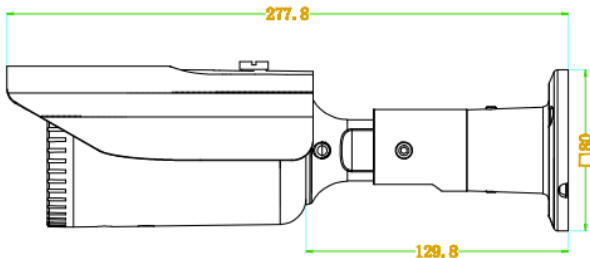

## 2.0MP Full HD IR Bullet IP Camera

2.0 Megapixel Full HD IR Bullet, 1080p@30fps, 2.8-12mm Vari-focal Megapixel Lens, POE, IR LED: 25M

### Model

TITANUS IPS-BS207H-P

### Dimension