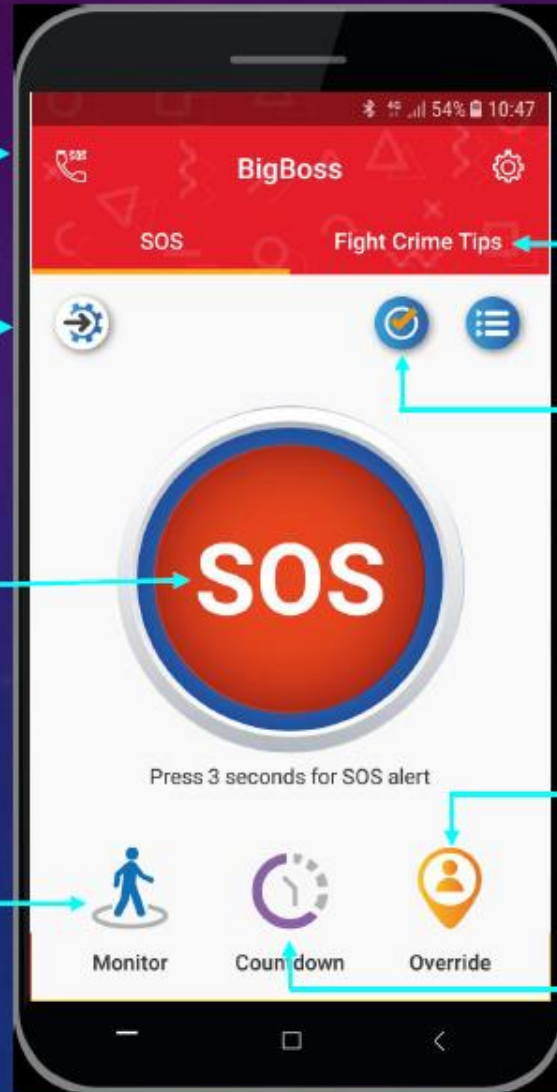

BIGBOSS CMS SERVER FEATURES

- A **Center Monitoring System** for SOS Alert from BigBoss mobile App Users.
- Design for Mall, Campus, Residential, Commercial Building or a Closed Community.
- Replace conventional Home Panic Alarm and Building Car Park SOS Panic Alarm with BigBoss mobile App direct link to CMS Server at Control Room.
- Provide 24x7 quick response and assistant to any SOS Alert from BigBoss Users within the area.
- Broadcast Emergency Notification to all BigBoss Users within the area.
- Support Residential Mode for Closed Group Users within the premises.
- Integrated with TITANUS DSS system on CMS Map.
- BigBoss CMS Lite with **Intel Core-i5** – SOS Application only.
- BigBoss CMS Enterprise with **Intel XEON E3** – SOS + Built-in OpenVINO.

BigBoss

BIGBOSS – HOW IT WORKS ?

Emergency Call →

← Setting

IoT Integration →

← Fight Crime Tips

← Active Panic Log

← Check-in location

Button to Trigger Panic Alert →

SOS

Press 3 seconds for SOS alert

← **Remote locate your loved ones' GPS location or last location before power-off**

← **Request someone follow your GPS location when you feel not secure**

Monitor

Count down

Override

← **Set a Countdown Timer for Panic Alert to your family if your don't reach home safely**

BigBoss by Gamma

USER TRIGGER PANIC ALERT:

BigBoss SOS Recipients: Family, Friend & the Community within 2KM around You.