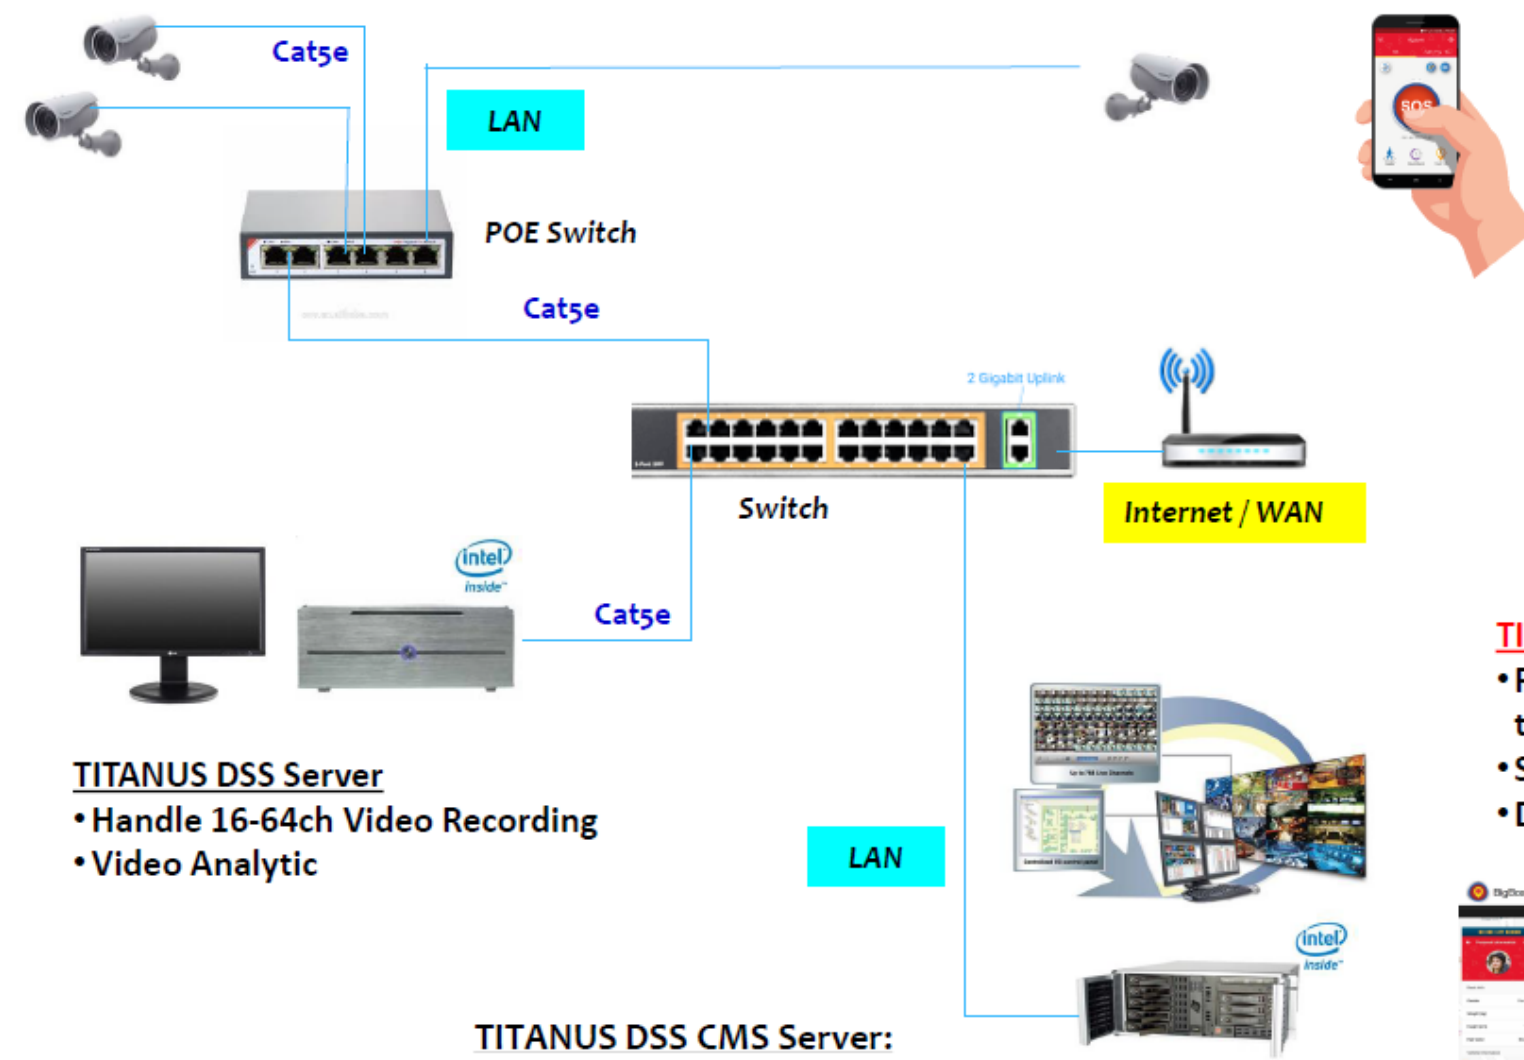

BIGBOSS CMS SERVER FEATURES

- A **Center Monitoring System** for SOS Alert from BigBoss mobile App Users.
- Design for Mall, Campus, Residential, Commercial Building or a Closed Community.
- Replace conventional Home Panic Alarm and Building Car Park SOS Panic Alarm with BigBoss mobile App direct link to CMS Server at Control Room.
- Provide 24x7 quick response and assistant to any SOS Alert from BigBoss Users within the area.
- Broadcast Emergency Notification to all BigBoss Users within the area.
- Support Residential Mode for Closed Group Users within the premises.
- Integrated with TITANUS DSS system on CMS Map.
- BigBoss CMS Lite with **Intel Core-i5** – SOS Application only.
- BigBoss CMS Enterprise with **Intel XEON E3** – SOS + Built-in OpenVINO.

Someone is following me at entrance A

just now

System Diagram

IP Camera

3G/4G

BigBoss Mobile APP

- User trigger SOS from mobile phone within the premises or a closed community

TITANUS SOS CMS Server:

- Receive SOS Alert from BigBoss Users within the premises / community area
- Send Emergency Notification to BigBoss Users
- DSS Integration optional with OpenVINO

TITANUS DSS Server

- Handle 16-64ch Video Recording
- Video Analytic

TITANUS DSS CMS Server:

- Audio Alert, Video Pop-up, Alarm
- NVR Health / System abnormal monitoring
- Remote Live View, Playback, Configuration

Control Room