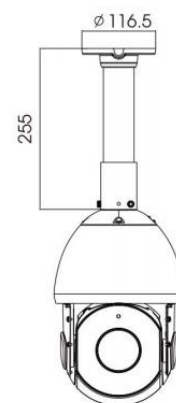

WHERE SECURITY &
TECHNOLOGY MEET

TITANUS

4K 36x H.265 IP Speed Dome

Model

TITANUS IPS-SM851HA-36x

Features

- Smart Stream
- Smart IR II
- 120dB Super WDR
- Smart PTZ Motion Detection
- IR Distance up to 250m
- 36x Optical Zoom
- 0.006Lux Ultra Low-light
- 360° Endless Pan, 0° ~ 90° Auto Flip Tilt

Dimension

Wall Mount

Ceiling Mount

Unit: mm

SPECIFICATIONS

MODEL	IPS-SM851HA-36x
CAMERA	
Image Sensor	1/1.8" Progressive scan CMOS
Minimum Illumination	Color: 0.006Lux @ F1.2 B/W: 0 lux with IR on
WDR	120dB Super WDR
Shutter Time	1/100000s~1s
Day & Night	ICR Filter Auto Switch
S/N	>55dB
Digital Zoom	16x
LENS	
Focal Length	5.7~205.2mm @F1.55~F4.8, 36x Optical Zoom
Zoom Speed	Approx 4s (Optical Wide-Tele)
Field of View	H66°~H3°/D72°~D3°/V41°~V1°
Minimum Working Distance	100~1000mm (Wide-Tele)
PTZ	
Pan Range	360° Endless
Pan Speed	Pan Manual Speed: 0.5°~180°/s, Pan Preset Speed 240°/s
Tilt Range	0°~90° (Auto Flip)
Tilt Speed	Tilt Manual Speed: 0.5°~120°/s, Tilt Preset Speed 200°/s
Proportional Zoom	Support
Preset Quantity	255
Preset Freezing	Support
Patrols	8 Patrols, up to 48 presets each patrol
Pattern	4 Patterns
Power Off Memory	Support
PTZ Position Display	ON/OFF
3D Positioning	Support
IR	
IR Distance	Up to 300m
IR Angle	Auto/Manual
VIDEO	
Max. Image Resolution	3840x2160
Primary Stream	30fps@(3840x2160, 3072x2048, 2592x1944, 2592x1520, 2048x1536, 1920x1080, 1280x960, 1280x720, 704x576)
Secondary Stream	30fps@(704x576, 640x480, 640x360, 352x288, 320x240, 320x192, 320x176)
Tertiary System	30fps@(1920x1080, 1280x720, 704x576, 640x480, 640x360, 320x240, 320x192, 320x176)
Video Compression	H.265+/H.265(HEVC)/H.264+/H.264/MJPEG
Video Bit Rate	16Kbps~16Mbps(CBR/VBR Adjustable)
Image Setting	Brightness/Contrast/Saturation/Sharpness
NETWORK	
Ethernet	1*RJ45 10M/100M Ethernet Port
Protocol	IPv4/IPv6, TCP, UDP, RTP, RTSP, RTCP, HTTP, HTTPS, DNS, DDNS, DHCP, FTP, NTP, SMTP, SNMP, UPnP, SIP, PPPoE, VLAN, 802.1x, QoS, IGMP, ICMP, SSL