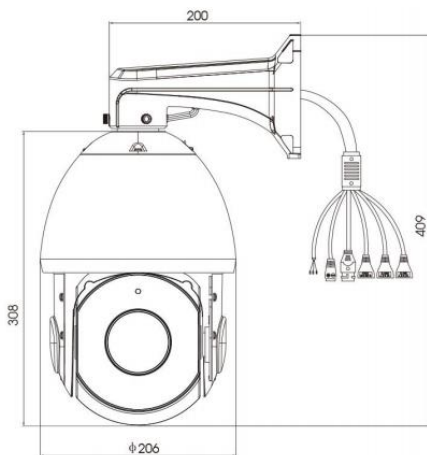

WHERE SECURITY &
TECHNOLOGY MEET

TITANUS

4K 36x H.265 IP Speed Dome

Model

TITANUS IPS-SM851HA-36x

Features

- Smart Stream
- Smart IR II
- 120dB Super WDR
- Smart PTZ Motion Detection
- IR Distance up to 250m
- 36x Optical Zoom
- 0.006Lux Ultra Low-light
- 360° Endless Pan, 0° ~ 90° Auto Flip Tilt

Dimension

Wall Mount

Ceiling Mount

Unit: mm

SPECIFICATIONS

MODEL	IPS-SM851HA-36x
CAMERA	
Image Sensor	1/1.8" Progressive scan CMOS
Minimum Illumination	Color: 0.006Lux @ F1.2 B/W: 0 lux with IR on
WDR	120dB Super WDR
Shutter Time	1/100000s~1s
Day & Night	ICR Filter Auto Switch
S/N	>55dB
Digital Zoom	16x
LENS	
Focal Length	5.7~205.2mm @F1.55~F4.8, 36x Optical Zoom
Zoom Speed	Approx 4s (Optical Wide-Tele)
Field of View	H66°~H3°/D72°~D3°/V41°~V1°
Minimum Working Distance	100~1000mm (Wide-Tele)
PTZ	
Pan Range	360° Endless
Pan Speed	Pan Manual Speed: 0.5°~180°/s, Pan Preset Speed 240°/s
Tilt Range	0°~90° (Auto Flip)
Tilt Speed	Tilt Manual Speed: 0.5°~120°/s, Tilt Preset Speed 200°/s
Proportional Zoom	Support
Preset Quantity	255
Preset Freezing	Support
Patrols	8 Patrols, up to 48 presets each patrol
Pattern	4 Patterns
Power Off Memory	Support
PTZ Position Display	ON/OFF
3D Positioning	Support
IR	
IR Distance	Up to 300m
IR Angle	Auto/Manual
VIDEO	
Max. Image Resolution	3840x2160
Primary Stream	30fps@(3840x2160, 3072x2048, 2592x1944, 2592x1520, 2048x1536, 1920x1080, 1280x960, 1280x720, 704x576)
Secondary Stream	30fps@(704x576, 640x480, 640x360, 352x288, 320x240, 320x192, 320x176)
Tertiary System	30fps@(1920x1080, 1280x720, 704x576, 640x480, 640x360, 320x240, 320x192, 320x176)
Video Compression	H.265+/H.265(HEVC)/H.264+/H.264/MJPEG
Video Bit Rate	16Kbps~16Mbps(CBR/VBR Adjustable)
Image Setting	Brightness/Contrast/Saturation/Sharpness
NETWORK	
Ethernet	1*RJ45 10M/100M Ethernet Port
Protocol	IPv4/IPv6, TCP, UDP, RTP, RTSP, RTCP, HTTP, HTTPS, DNS, DDNS, DHCP, FTP, NTP, SMTP, SNMP, UPnP, SIP, PPPoE, VLAN, 802.1x, QoS, IGMP, ICMP, SSL