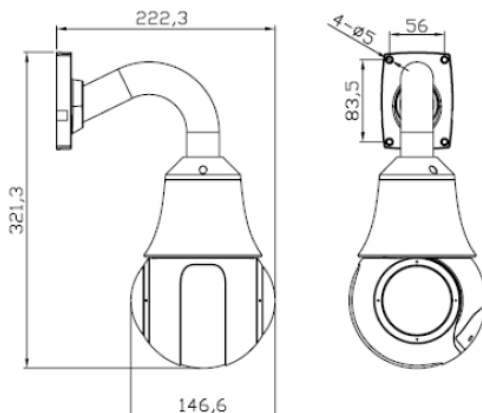

WHERE SECURITY &
TECHNOLOGY MEET

3.0MP 12x Mini Speed Dome

3.0 Megapixel, 12X Optical Zoom, Smart IR 100m

Features

- 1/2.8" Progressive Scan CMOS
- 12X Optical Zoom, 16X Digital Zoom
- 2048(H) x 1536(V) / 25fps
- Multiple Streams
- IR Range 100m
- Low bitrate, Excellent low light performance
- 3D DNR, dWDR, ICR, De-fog

Model

TITANUS IPS-SS306H-12x

Dimension

SPECIFICATIONS

MODEL		IPS-SS306H-12x
CAMERA		
Sensor	1 /2.8" Progressive Scan CMOS	
Auto Iris	Auto/ Manual	
Min. Illumination	Color: 0.01Lux B/W: 0.001 Lux ; 0 Lux with IR	
Day/ Night	ICR, Auto/ Color/ B&W	
Shutter Time	1s to 1/10000s	
Wide Dynamic Range	dWDR	
Digital Noise Reduction	2D/3D, Auto/ Manual	
LENS	4.7 ~ 56.4mm	
Pan/ Tilt	Pan: 0° - 360° continuously, Tilt -10 - 90°	
Pan/ Tilt Speed	Pan: 0.01-180°/s, Tilt 0.01-90°/s. Preset Speed: Pan 180°/s, Tilt 90°/s	
3D Position	YES	
Coordinate Display	YES	
Preset/ Tour/ Scan/ Track	300/12/12/6	
IMAGE		
Video Compression	H/264, MJPEG	
Bit Rate (CBR/VBR)	Main stream: 500kbps~12Mbps;Sub stream: 100kbps~4Mbps	
Audio Compression	G.711, RAW+PCM	
Max. Resolution	2048(H) x 1536(V)/ 25fps	
HLC	YES	
ROI	YES	
NETWORK		
Alarm Trigger	Motion,Instrusion,Line Crossing,Tamper,Network disconnect,Disk alarm,I/O alarm	
Network Protocols	IPv4/IPv6,RTSP/RTP/RTCP,TCP/UDP, HTTPS, DHCP, DNS, DDNS, PPPoE, SMTP	
INTERFACE		
Ethernet	1 Ethernet (10/100 Base-T) RJ-45 Connector	
Audio I/O	1ch Audio In, 1ch Audio Out	
Alarm I/O	2ch Alarm in, 1ch Alarm Out	
RS485	N/A	
BNC Output	N/A	
Reset Button	YES (Built-in)	
GENERAL		
Power Supply	Standard DC12V/POE+	
Power Consumption	Max. 25W	
Operating Temperature	-40°C ~+65°C	
Operating Humidity	0% - 90% RH	
Protection	IP66, TVS4000V	
Dimensions	321.3x222.3x146.6mm	
Weight	1500g	