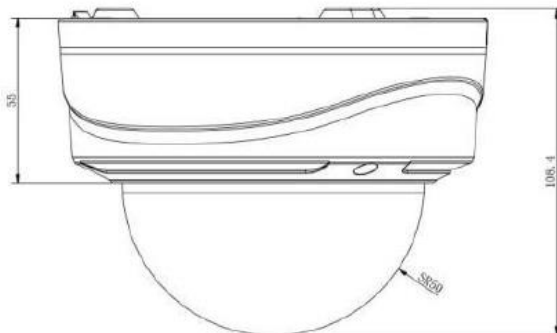

Dimension

Unit: mm

SPECIFICATIONS

MODEL		IPS-DM527-M1
CAMERA		
Image Sensor	1/2.8" Progressive scan CMOS	
Minimum Illumination	Color: 0.005Lux @ F1.2 B/W: 0 lux with IR on	
WDR	120dB Super WDR	
Lens	Motorized 2.8-12mm @ F1.4 ; P-Iris	
Field of View	H76° H31° / D88°D36° / V45°~V18°	
Shutter Time	1/100000s~1s	
IR Distance	Up to 60m	
Day & Night	ICR Filter Auto Switch	
VIDEO		
Max. Image Resolution	2592 x 1944	
Primary Stream	20fps @ (2592x1944), 30fps @ (1920x1080, 1280x960, 1280x720, 704x576)	
Secondary Stream	30fps@(704x576, 640x480, 640x360, 352x288, 320x240, 320x192, 320x176)	
Tertiary System	30fps@(1920x1080, 1280x720, 704x576, 640x480, 640x360, 320x240, 320x192, 320x176)	
Video Compression	H.265+/H.265(HEVC)/H.264+/H.264/MJPEG	
Video Bit Rate	16Kbps~16Mbps(CBR/VBR Adjustable)	
Image Setting	Brightness/Contrast/Saturation/Sharpness	
NETWORK		
Ethernet	1*RJ45 10M/100M Ethernet Port	
Protocol	IPv4/IPv6, TCP, UDP, RTP, RTSP, RTCP, HTTP, HTTPS, DNS, DDNS, DHCP, FTP, NTP, SMTP, SNMP, UPnP, SIP, PPPoE, VLAN, 802.1x, QoS, IGMP, ICMP, SSL	
AUDIO		
Audio Compression	G.711/AAC	
Audio I/O	Built-in Microphone and 1 Audio Output interface	
SYSTEM		
Alarm I/O	1/1	
Storage	Support microSD/SDHC/SDXC Card Local Storage, up to 256G	
Advanced Function	Privacy Masking, Backlight Compensation, HLC, 2D DNR, 3D DNR, ROI, Anti-fog, White Balance, EIS, IP Address Filtering	
SIP/VoIP Support	Yes, Voice & Video-over-IP	
Event Trigger	Motion Detection, Network Disconnection, External Input, Audio Alarm, etc.	
Event Action	FTP Upload, SMTP Upload, SD Card Record, External Output, SIP Phone, HTTP Notification, etc	
System Compatibility	ONVIF Profile S & G	
GENERAL		
Working Temperature	-40°C~60°C	
Working Humidity	0~90%(Non-condensing)	
Power Supply	PoE (802.3af) / DC 12V±10%	
Power Consumption	8W MAX	
Weather Proof	Up to IP67-rated for Weather-resistant Performance	
Housing	Vandal-proof IK10-rated Metal Housing	
Weight	1100g	
Dimensions	143mmX108.4mm	